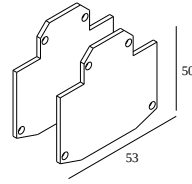

SPM20 - END CAP SET

420 20 03 01 B

AVAILABLE IN
BLACK 420 20 03 01 B

 [View on website](#)

General info

LOCATION	indoor
WEIGHT (KG)	0.1
INFORMATION	SET OF 2 PCS

For detailed installation instructions, please consult the manual : [420_20_10_00_HAND.pdf](#)

WHERE USED

420 20 10 00	SPM20 - PROFILE 1m
420 20 20 00	SPM20 - PROFILE 2m
420 20 30 00	SPM20 - PROFILE 3m
23301 0000	SPM20 - PROFILE

Notes: